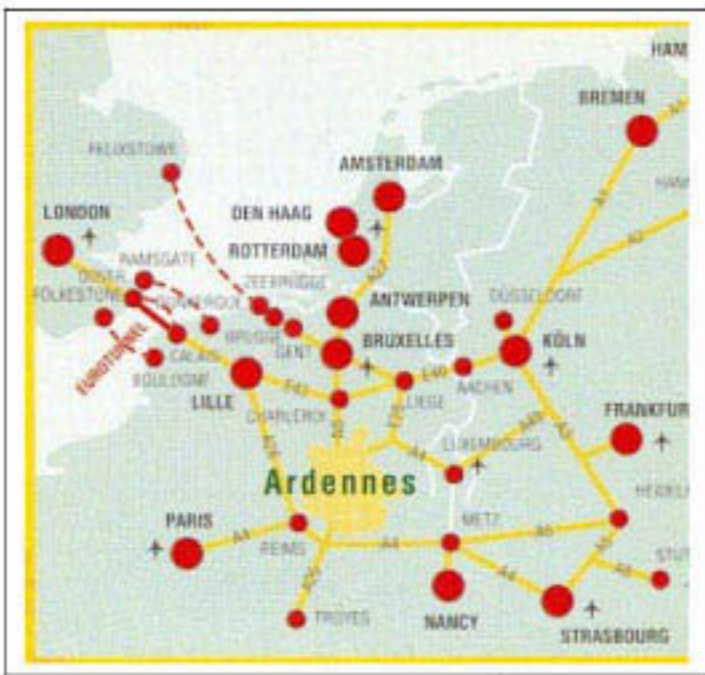

ACCESS PLAN

When arriving from BRUSSELS or METZ, take the SEDAN exit and turn right immediately into the Intermarché car park, then turn right again and go past the motorcycle showroom.

When arriving from CHARLEVILLE or REIMS, take exit 3 for BAZEILLES and turn left; as soon as you pass back under the highway, turn right into the Intermarché car park, then turn right again and go past the motorcycle showroom

Massin SA is ideally situated in the heart of Europe, in the FRENCH ARDENNES.

Our company is located on the outskirts of SEDAN, namely in BAZEILLES by the side of one of Europe's most strategic highway interchange (French A203, A4, Belgian E25).