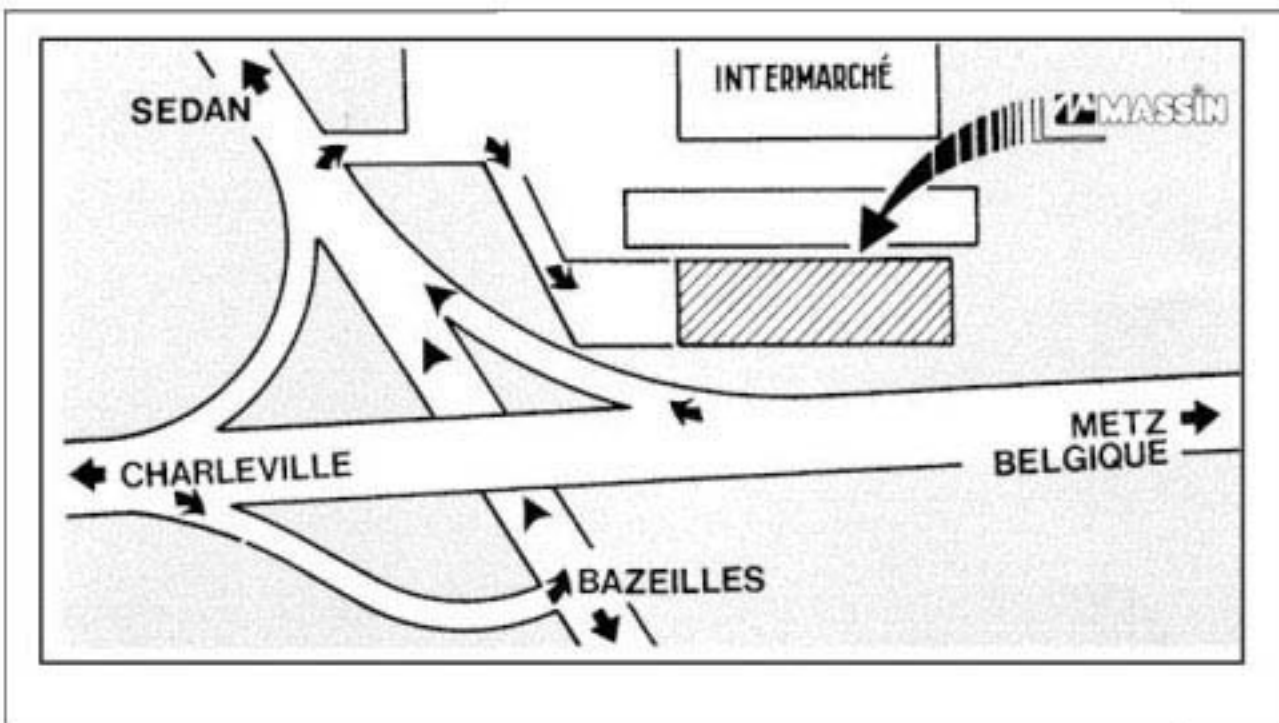

ACCESS PLAN

When arriving from BRUSSELS or METZ, take the SEDAN exit and turn right immediately into the Intermarché car park, then turn right again and go past the motorcycle showroom.

When arriving from CHARLEVILLE or REIMS, take exit 3 for BAZEILLES and turn left; as soon as you pass back under the highway, turn right into the Intermarché car park, then turn right again and go past the motorcycle showroom

Massin SA is ideally situated in the heart of Europe, in the FRENCH ARDENNES.

Our company is located on the outskirts of SEDAN, namely in BAZEILLES by the side of one of Europe's most strategic highway interchange (French A203, A4, Belgian E25).